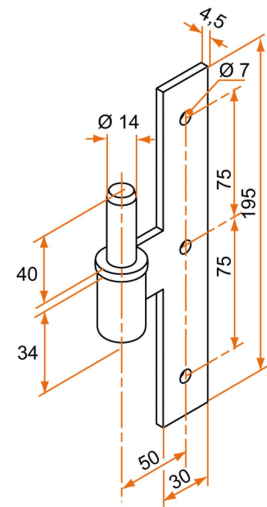

Products to be ordered from :
BURGAUD SAS 147, rue des Paludiers Z.I. des Mares 85270 SAINT-HILAIRE-DE-RIEZ
email : commande@tirard-burgaud.com