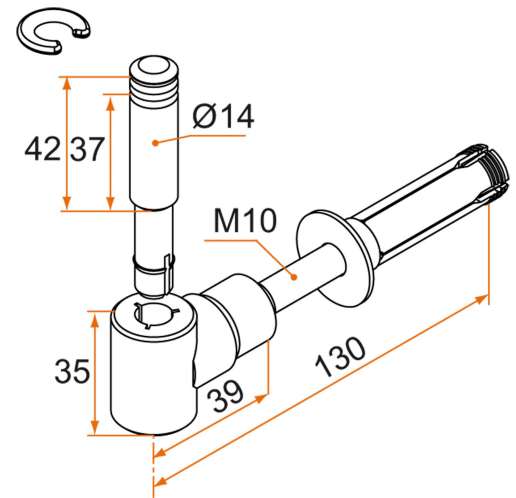

Possible applications include :

PVC and Aluminum
wing shutter
accessories

Features

- Supplied with circlips and composite spacer. Clip-on axis with treated steel insert. Expansion dowel and mounted steel washer.

Products to be ordered from :
BURGAUD SAS 147, rue des Paludiers Z.I. des Mares 85270 SAINT-HILAIRE-DE-RIEZ
email : commande@tirard-burgaud.com

Hinge with expansion dowel - Ø14 axis - M.10xL.130 - composite

Possible applications include :

PVC and Aluminum
wing shutter
accessories

Référence	L	Ø	Finish	GENCOD 3565920	Condit. par	Délai j
900628	130	14	black	03672 2	50	14
800628	130	14	white	03024 9	50	14

 Multi-RAL : specify your color when placing the order (<https://www.couleursral.fr/ral-classic>)