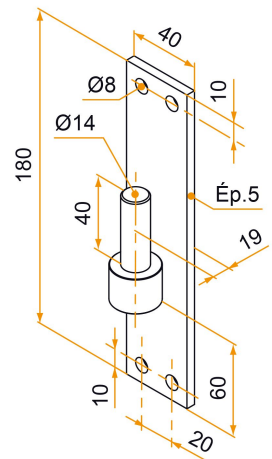

Products to be ordered from :
BURGAUD SAS 147, rue des Paludiers Z.I. des Mares 85270 SAINT-HILAIRE-DE-RIEZ
email : commande@tirard-burgaud.com