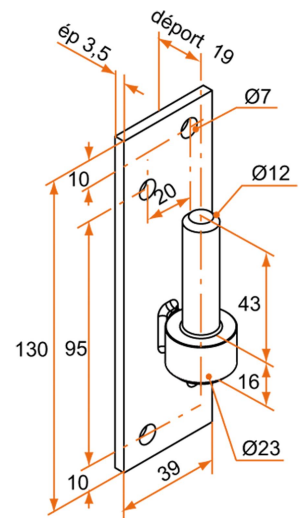

Products to be ordered from :
BURGAUD SAS 147, rue des Paludiers Z.I. des Mares 85270 SAINT-HILAIRE-DE-RIEZ
email : commande@tirard-burgaud.com