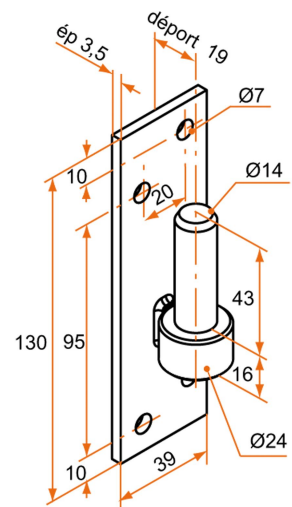

Products to be ordered from :
BURGAUD SAS 147, rue des Paludiers Z.I. des Mares 85270 SAINT-HILAIRE-DE-RIEZ
email : commande@tirard-burgaud.com