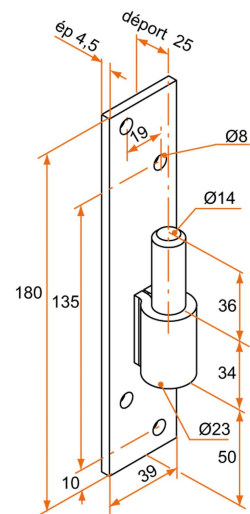

Products to be ordered from :
BURGAUD SAS 147, rue des Paludiers Z.I. des Mares 85270 SAINT-HILAIRE-DE-RIEZ
email : commande@tirard-burgaud.com