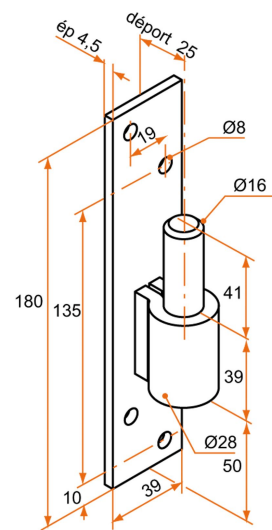

Products to be ordered from :
BURGAUD SAS 147, rue des Paludiers Z.I. des Mares 85270 SAINT-HILAIRE-DE-RIEZ
email : commande@tirard-burgaud.com