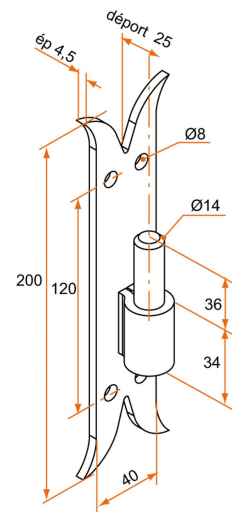

Possible applications include :

Wooden wing shutter accessories

Features

- Made of steel

Products to be ordered from :
 BURGAUD SAS 147, rue des Paludiers Z.I. des Mares 85270 SAINT-HILAIRE-DE-RIEZ
 email : commande@tirard-burgaud.com

Possible applications include :

Wooden wing shutter accessories

Référence	H	Finish	GENCOD 3565920	Condit. par	Délai j
541050	200	9005-30%	02596 2	10	14
521050	200	ZN+9005-30%	13292 9	10	21
531050	200	Zn	02536 8	10	21