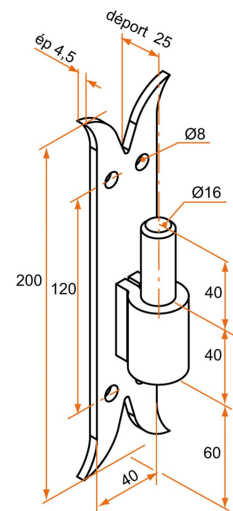

Possible applications include :

Wooden wing shutter accessories

Features

- Made of steel

Products to be ordered from :
BURGAUD SAS 147, rue des Paludiers Z.I. des Mares 85270 SAINT-HILAIRE-DE-RIEZ
email : commande@tirard-burgaud.com

Hinge on plate - fish tail - Ø16 axis, H.40 - 39x4.5 - offset 25

Possible applications include :

Wooden wing shutter accessories

Référence	H	Finish	GENCOD 3565920	Condit. par	Délai j
541070	200	9005-30%	02598 6	10	14
531070	200	Zn	02538 2	10	21