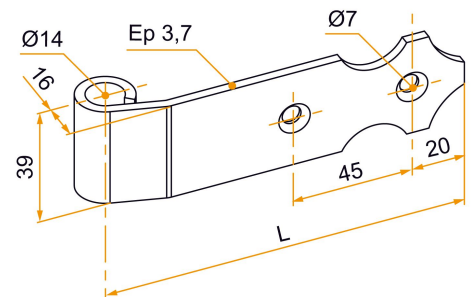

Possible applications include :

PVC and Aluminum
wing shutter
accessories

Features

- Aluminum

Tip

- This hinge is compatible with the axle - Ø14 (Refer to the index).

Products to be ordered from :
BURGAUD SAS 147, rue des Paludiers Z.I. des Mares 85270 SAINT-HILAIRE-DE-RIEZ
email : commande@tirard-burgaud.com

Possible applications include :

PVC and Aluminum
wing shutter
accessories

Référence	L	Finish	GENCOD 3565920	Condit. par	Délai j
800225	130	9005-30%	02940 3	50	14
8002236	130	9016-80%	06098 7	50	14
800225RAL	130		08984 1	1	14
800227	150	9005-30%	02942 7	50	21
8002286	150	9016-80%	06100 7	50	21
800227RAL	150		11084 2	1	21