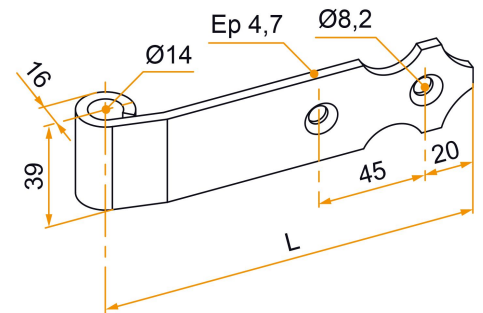

Possible applications include :

PVC and Aluminum
wing shutter
accessories

External thermal
insulation

Features

- Aluminum

Tip

- This hinge is compatible with the axle - Ø14 (Refer to the index).

Products to be ordered from :
BURGAUD SAS 147, rue des Paludiers Z.I. des Mares 85270 SAINT-HILAIRE-DE-RIEZ
email : commande@tirard-burgaud.com

Possible applications include :

PVC and Aluminum
wing shutter
accessories

External thermal
insulation

Référence	L	Finish	GENCOD 3565920	Condit. par	Délai j
3GD92002	150	9005-30%	13520 3	50	21
3GD91003	150	9016-80%	13521 0	50	21
3GD92019	170	9005-30%	13909 6	50	21
3GD91011	170	9016-80%	13910 2	50	21