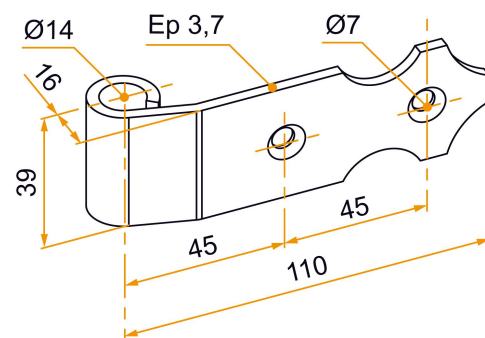

Possible applications include :

PVC and Aluminum
wing shutter
accessories

Features

- Aluminum

Tip

- This hinge is compatible with the axle - Ø14 (Refer to the index).

Products to be ordered from :
BURGAUD SAS 147, rue des Paludiers Z.I. des Mares 85270 SAINT-HILAIRE-DE-RIEZ
email : commande@tirard-burgaud.com

Table hinge without axis - festoon end - Ø14 - L.110 - offset 16 - for single shutter

Possible applications include :

PVC and Aluminum
wing shutter
accessories

Référence	Finish	GENCOD 3565920	Condit. par	Délai j
800220	9005-30%	02935 9	50	14
8002226	9016-80%	06102 1	50	21
800220RAL		11080 4	1	21