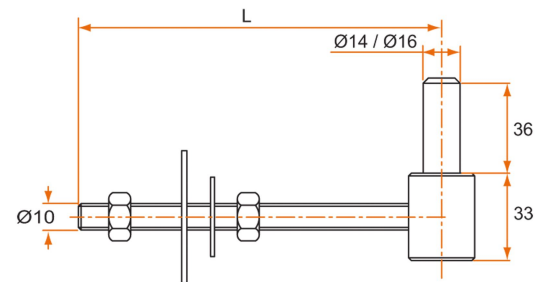

Products to be ordered from :
BURGAUD SAS 147, rue des Paludiers Z.I. des Mares 85270 SAINT-HILAIRE-DE-RIEZ
email : commande@tirard-burgaud.com