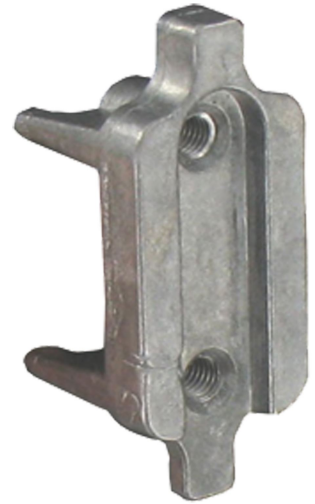

Possible applications include :

Swinging gate accessories

## Features

- In aluminum To slide into the frame For fixing with screw ear and 180° articulation on 30x30 profile Supplied with screws

Products to be ordered from :  
 TIRARD SAS 16, Avenue du Vimeu Vert Z.A. du Vimeu Industriel 80210  
 FEUQUIERES-EN-VIMEU  
 email : [commande@tirard-burgaud.com](mailto:commande@tirard-burgaud.com)

Possible applications include :

Swinging gate accessories

Référence	Finish	GENCOD 3661598	Condit. par	Délai j
NE301004	raw	01389 5	2	7

 Multi-RAL : specify your color when placing the order (<https://www.couleursral.fr/ral-classic>)