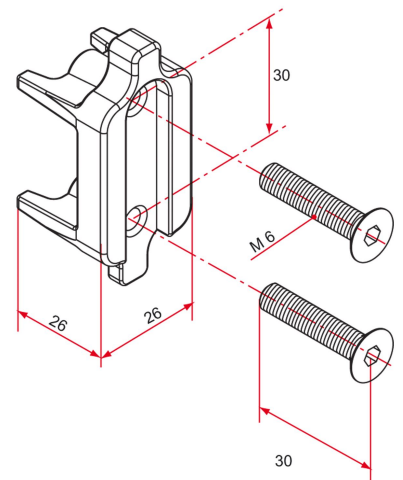

## Features

- In aluminum To slide into the frame For fixing with screw ear and 180° articulation on 30x30 profile Supplied with screws

Products to be ordered from :  
 TIRARD SAS 16, Avenue du Vimeu Vert Z.A. du Vimeu Industriel 80210  
 FEUQUIERES-EN-VIMEU  
 email : [commande@tirard-burgaud.com](mailto:commande@tirard-burgaud.com)