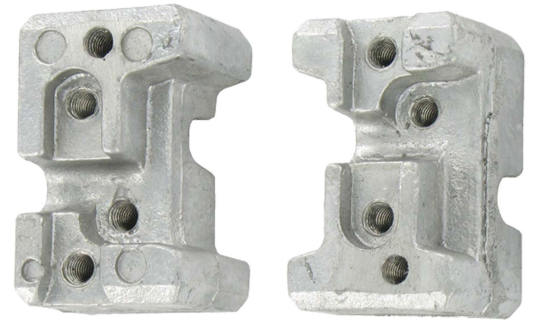

Possible applications include :

Swinging gate accessories

## Features

- In aluminum To slide into the frame For fixing with screw ear and 180° articulation on 40x40 profile Supplied with screws

Products to be ordered from :  
 TIRARD SAS 16, Avenue du Vimeu Vert Z.A. du Vimeu Industriel 80210  
 FEUQUIERES-EN-VIMEU  
 email : [commande@tirard-burgaud.com](mailto:commande@tirard-burgaud.com)

Possible applications include :

Swinging gate accessories

Référence	Finish	GENCOD 3661598	Condit. par	Délai j
NE301002	raw	00726 9	2	7

 Multi-RAL : specify your color when placing the order (<https://www.couleursral.fr/ral-classic>)