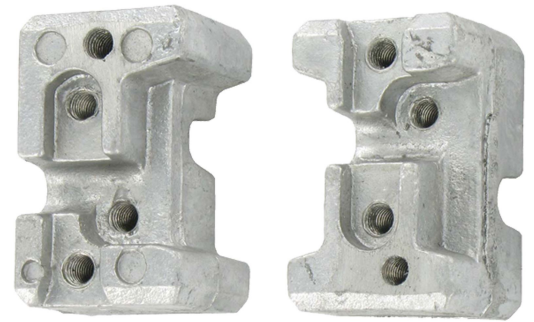

Possible applications include :

Swinging gate accessories

## Features

- In aluminum To slide into the frame For fixing with screw ear and 180° articulation on 40x40 profile Supplied with screws

Products to be ordered from :  
 TIRARD SAS 16, Avenue du Vimeu Vert Z.A. du Vimeu Industriel 80210  
 FEUQUIERES-EN-VIMEU  
 email : [commande@tirard-burgaud.com](mailto:commande@tirard-burgaud.com)

Possible applications include :

Swinging gate accessories

Référence	Finish	GENCOD 3661598	Condit. par	Délai j
NE301002	raw	00726 9	2	7

 Multi-RAL : specify your color when placing the order (<https://www.couleursral.fr/ral-classic>)