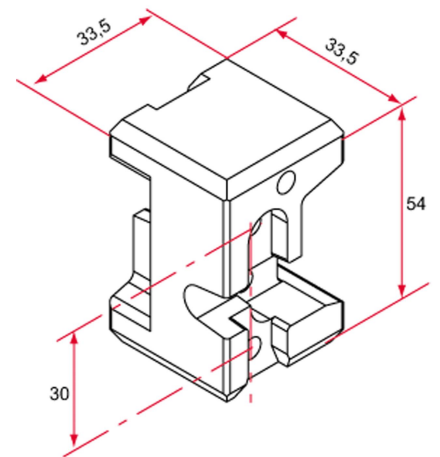

## Features

- In aluminum To slide into the frame For fixing with screw ear and 180° articulation on 40x40 profile Supplied with screws

Products to be ordered from :  
 TIRARD SAS 16, Avenue du Vimeu Vert Z.A. du Vimeu Industriel 80210  
 FEUQUIERES-EN-VIMEU  
 email : [commande@tirard-burgaud.com](mailto:commande@tirard-burgaud.com)