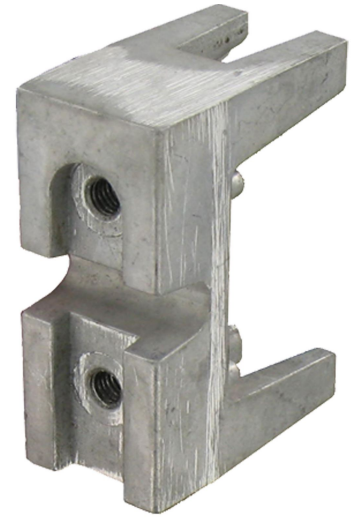

Possible applications include :

Swinging gate accessories

## Features

- In aluminum To slide into the frame For fixing with screw ear and 180° articulation on profile 50x30 and 50x40 Supplied with screws

Products to be ordered from :  
 TIRARD SAS 16, Avenue du Vimeu Vert Z.A. du Vimeu Industriel 80210  
 FEUQUIERES-EN-VIMEU  
 email : [commande@tirard-burgaud.com](mailto:commande@tirard-burgaud.com)

Possible applications include :

Swinging gate accessories

Référence	Finish	GENCOD 3661598	Condit. par	Délai j
NE301001	raw	00725 2	2	7

 Multi-RAL : specify your color when placing the order (<https://www.couleursral.fr/ral-classic>)