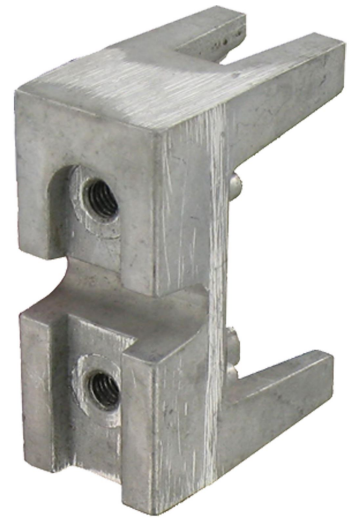

Possible applications include :

Swinging gate accessories

## Features

- In aluminum To slide into the frame For fixing with screw ear and 180° articulation on profile 50x30 and 50x40 Supplied with screws

Products to be ordered from :  
 TIRARD SAS 16, Avenue du Vimeu Vert Z.A. du Vimeu Industriel 80210  
 FEUQUIERES-EN-VIMEU  
 email : [commande@tirard-burgaud.com](mailto:commande@tirard-burgaud.com)

Possible applications include :

Swinging gate accessories

Référence	Finish	GENCOD 3661598	Condit. par	Délai j
NE301001	raw	00725 2	2	7

 Multi-RAL : specify your color when placing the order (<https://www.couleursral.fr/ral-classic>)