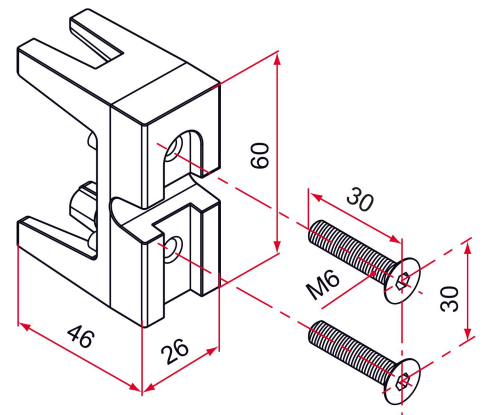

## Features

- In aluminum To slide into the frame For fixing with screw ear and 180° articulation on profile 50x30 and 50x40 Supplied with screws

Products to be ordered from :  
 TIRARD SAS 16, Avenue du Vimeu Vert Z.A. du Vimeu Industriel 80210  
 FEUQUIERES-EN-VIMEU  
 email : [commande@tirard-burgaud.com](mailto:commande@tirard-burgaud.com)