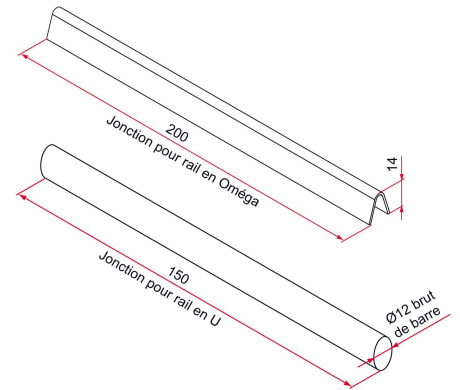

Possible applications include :

Sliding gate

Features

- In steel. Helps to facilitate and maintain alignment of the lower rails.

Products to be ordered from :
 TIRARD SAS 16, Avenue du Vimeu Vert Z.A. du Vimeu Industriel 80210
 FEUQUIERES-EN-VIMEU
 email : commande@tirard-burgaud.com

Possible applications include :

Sliding gate

Référence	For rail	Finish	GENCOD 3661598	Condit. par	Délai j
NN116011	Omega	galvanized	01568 4	1	7
NN111001	in U	Zn	04550 6	1	7

 Multi-RAL : specify your color when placing the order (<https://www.couleursral.fr/ral-classic>)