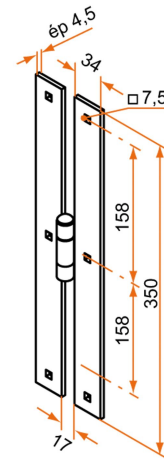

## Features

- In steel Composition: 2 intermediate hinges with non-removable pins

Products to be ordered from :  
BURGAUD SAS 147, rue des Paludiers Z.I. des Mares 85270 SAINT-HILAIRE-DE-RIEZ  
email : [commande@tirard-burgaud.com](mailto:commande@tirard-burgaud.com)

# Kit of 2 intermediate hinges - square end - Ø10 - H.350 - 34x4.5 - square holes of 7.5

Possible applications include :

Wooden wing shutter accessories

Référence	H	No. of holes	Finish	GENCOD 3565920	Condit. par	Délai j
1K192072	350	3+3	9005-30%	15155 5	1	21