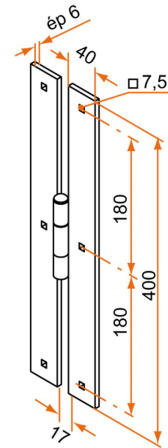

## Features

- In steel Composition: 2 intermediate hinges with non-removable pins

Products to be ordered from :  
BURGAUD SAS 147, rue des Paludiers Z.I. des Mares 85270 SAINT-HILAIRE-DE-RIEZ  
email : [commande@tirard-burgaud.com](mailto:commande@tirard-burgaud.com)

# Kit of 2 intermediate hinges - square end - Ø10 - H.400 - 40x6 - square holes of 7.5

Possible applications include :

Wooden wing shutter accessories

Référence	H	No. of holes	Finish	GENCOD 3565920	Condit. par	Délai j
1K192073	400	3+3	9005-30%	15490 7	1	21