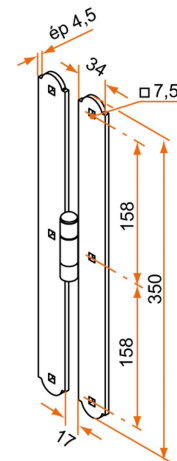

Possible applications include :

Wooden wing shutter accessories

Features

- In steel Composition: 2 intermediate hinges with non-removable pins

Products to be ordered from :
BURGAUD SAS 147, rue des Paludiers Z.I. des Mares 85270 SAINT-HILAIRE-DE-RIEZ
email : commande@tirard-burgaud.com

Kit of 2 intermediate hinges - round end - Ø10 - H.350 - 34x4.5 - square holes of 7.5

Possible applications include :

Wooden wing shutter accessories

Référence	H	No. of holes	Finish	GENCOD 3565920	Condit. par	Délai j
1K192083	350	3+3	9005-30%	14948 4	1	21