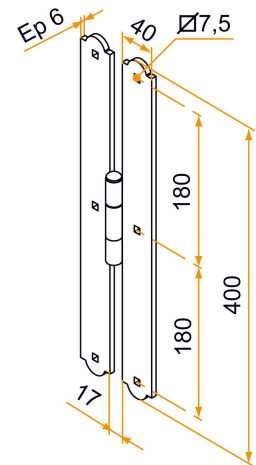

Possible applications include :

Wooden wing shutter accessories

Features

- In steel. Composition: 2 intermediate hinges.

Products to be ordered from :
BURGAUD SAS 147, rue des Paludiers Z.I. des Mares 85270 SAINT-HILAIRE-DE-RIEZ
email : commande@tirard-burgaud.com

Kit of 2 intermediate hinges - round end - Ø10 - H.400 - 40x6 - square holes of 7.5

Possible applications include :

Wooden wing shutter accessories

Référence	H	No. of holes	Finish	GENCOD 3565920	Condit. par	Délai j
1K192084	400	3+3	9005-30%	17375 5	1	SD