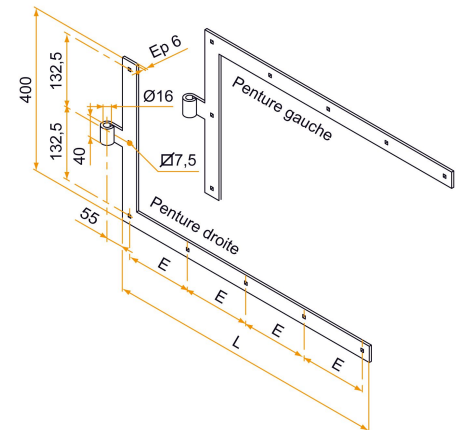

Possible applications include :

Wooden wing shutter accessories

Features

- In steel Composition: 1 left angle hinge 1 right angle hinge

Products to be ordered from :
BURGAUD SAS 147, rue des Paludiers Z.I. des Mares 85270 SAINT-HILAIRE-DE-RIEZ
email : commande@tirard-burgaud.com

Kit of 2 square hinges - square end - Ø16 - H.400 - 40x6 - square holes of 7.5 - offset 55

Possible applications include :

Wooden wing shutter accessories

Référence	L	CD	No. of holes	Finish	GENCOD 3565920	Condit. par	Délai j
1KI92112	700	165	7	9005-30%	15003 9	1	21
1KI92113	800	190	7	9005-30%	15007 7	1	21
1KI92114	1000	192	8	9005-30%	15000 8	1	21
1KI92115	1200	193	9	9005-30%	15001 5	1	21