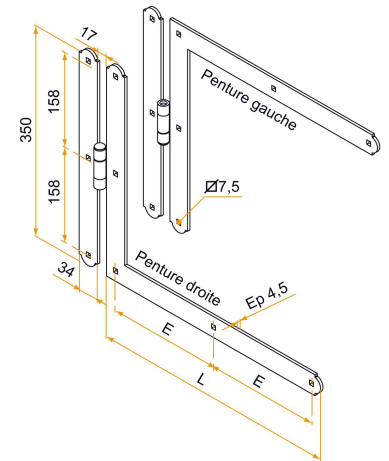

Possible applications include :

Wooden wing shutter accessories

Features

- In steel. Composition: 1 left angle hinge with non-removable pin, 1 right angle hinge with non-removable pin.

Products to be ordered from :
BURGAUD SAS 147, rue des Paludiers Z.I. des Mares 85270 SAINT-HILAIRE-DE-RIEZ
email : commande@tirard-burgaud.com

Kit of 2 square hinges - round end - Ø10 - H.350 - 34x4.5 - square holes of 7.5

Possible applications include :

Wooden wing shutter accessories

Référence	L	CD	No. of holes	Finish	GENCOD 3565920	Condit. par	Délai j
1KI92074	400	183	8+3	9005-30%	17367 0	1	21
1KI92075	450	138	9+3	9005-30%	15152 4	1	21
1KI92076	500	155	9+3	9005-30%	17368 7	1	21
1KI92077	550	172	9+3	9005-30%	17369 4	1	21