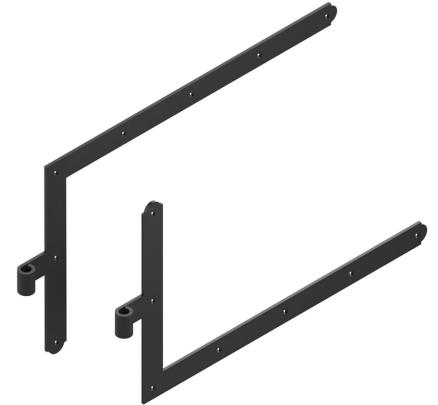

Possible applications include :

Wooden wing shutter accessories

## Features

- In steel Composition: 1 left angle hinge 1 right angle hinge

Products to be ordered from :  
BURGAUD SAS 147, rue des Paludiers Z.I. des Mares 85270 SAINT-HILAIRE-DE-RIEZ  
email : [commande@tirard-burgaud.com](mailto:commande@tirard-burgaud.com)

# Kit of 2 square hinges - round end - Ø14 - H.300 - 34x4.5 - square holes of 6.5 - offset 59

Possible applications include :

Wooden wing shutter accessories

Référence	L	CD	No. of holes	Finish	GENCOD 3565920	Condit. par	Délai j
1KI92185	300	133	5	9005-30%	17450 9	1	21
1KI92186	400	122	6	9005-30%	17451 6	1	21
1KI92187	500	116.5	7	9005-30%	17452 3	1	21
1KI92188	600	141,5	7	9005-30%	17453 0	1	21
1KI92189	700	133	8	9005-30%	17454 7	1	21