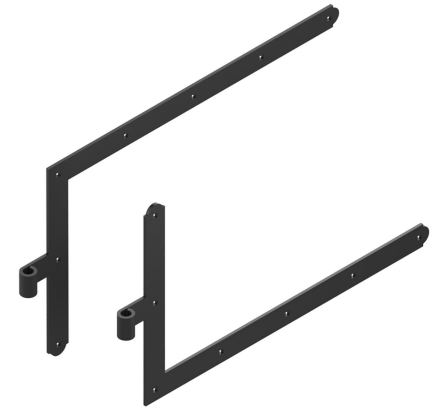

Possible applications include :

Wooden wing shutter accessories

## Features

- In steel Composition: 1 left angle hinge 1 right angle hinge

Products to be ordered from :  
BURGAUD SAS 147, rue des Paludiers Z.I. des Mares 85270 SAINT-HILAIRE-DE-RIEZ  
email : [commande@tirard-burgaud.com](mailto:commande@tirard-burgaud.com)

# Kit of 2 square hinges - round end - Ø14 - H.300 - 34x4.5 - square holes of 6.5 - offset 59

Possible applications include :

Wooden wing shutter accessories

Référence	L	CD	No. of holes	Finish	GENCOD 3565920	Condit. par	Délai j
1KI92185	300	133	5	9005-30%	17450 9	1	21
1KI92186	400	122	6	9005-30%	17451 6	1	21
1KI92187	500	116.5	7	9005-30%	17452 3	1	21
1KI92188	600	141,5	7	9005-30%	17453 0	1	21
1KI92189	700	133	8	9005-30%	17454 7	1	21