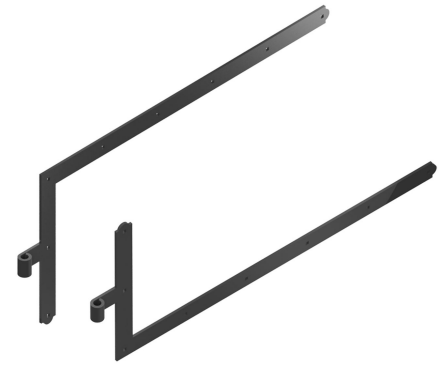

## Features

- In steel Composition: 1 left angle hinge 1 right angle hinge

Products to be ordered from :  
 BURGAUD SAS 147, rue des Paludiers Z.I. des Mares 85270 SAINT-HILAIRE-DE-RIEZ  
 email : [commande@tirard-burgaud.com](mailto:commande@tirard-burgaud.com)

# Kit of 2 square hinges - round end - Ø16 - H.360 - 40x6 - square holes of 7.5 - offset 75

Possible applications include :

Wooden wing shutter accessories

Référence	L	CD	No. of holes	Finish	GENCOD 3565920	Condit. par	Délai j
1KI92209	800	152	8	9005-30%	17474 5	1	SD
1KI92210	1000	160	9	9005-30%	17475 2	1	SD