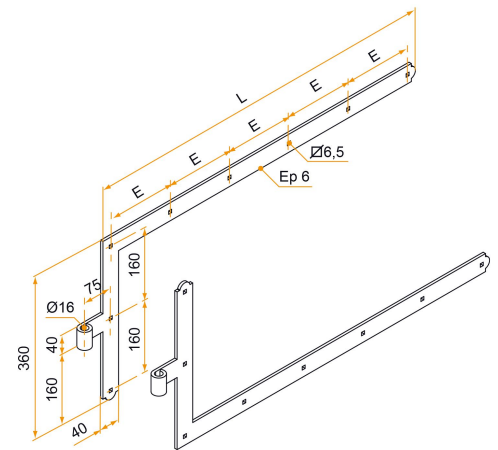

## Features

- In steel Composition: 1 left angle hinge 1 right angle hinge

Products to be ordered from :  
 BURGAUD SAS 147, rue des Paludiers Z.I. des Mares 85270 SAINT-HILAIRE-DE-RIEZ  
 email : [commande@tirard-burgaud.com](mailto:commande@tirard-burgaud.com)

# Kit of 2 square hinges - round end - Ø16 - H.360 - 40x6 - square holes of 7.5 - offset 75

Possible applications include :

Wooden wing shutter accessories

Référence	L	CD	No. of holes	Finish	GENCOD 3565920	Condit. par	Délai j
1KI92209	800	152	8	9005-30%	17474 5	1	SD
1KI92210	1000	160	9	9005-30%	17475 2	1	SD