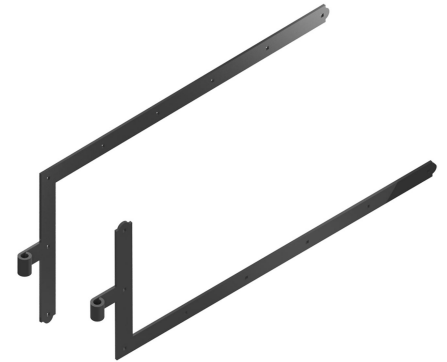

Possible applications include :

Wooden wing shutter accessories

## Features

- In steel Composition: 1 left angle hinge 1 right angle hinge

Products to be ordered from :  
 BURGAUD SAS 147, rue des Paludiers Z.I. des Mares 85270 SAINT-HILAIRE-DE-RIEZ  
 email : [commande@tirard-burgaud.com](mailto:commande@tirard-burgaud.com)

# Kit of 2 square hinges - round end - Ø16 - H.360 - 40x6 - square holes of 7.5 - offset 75

Possible applications include :

Wooden wing shutter accessories

Référence	L	CD	No. of holes	Finish	GENCOD 3565920	Condit. par	Délai j
1KI92209	800	152	8	9005-30%	17474 5	1	SD
1KI92210	1000	160	9	9005-30%	17475 2	1	SD