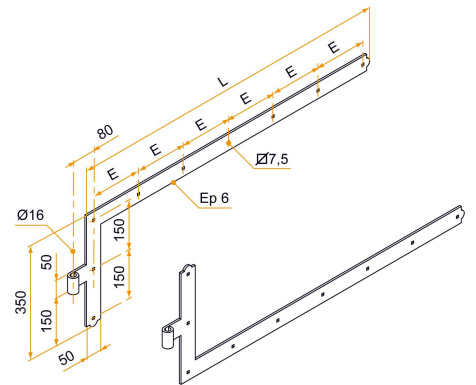

Possible applications include :

Wooden wing shutter accessories

Features

- In steel Composition: 1 left angle hinge 1 right angle hinge

Products to be ordered from :
BURGAUD SAS 147, rue des Paludiers Z.I. des Mares 85270 SAINT-HILAIRE-DE-RIEZ
email : commande@tirard-burgaud.com

Kit of 2 square hinges - round end - Ø16 - H.350 - 50x6 - square holes of 7.5 - offset 80

Possible applications include :

Wooden wing shutter accessories

Référence	L	CD	No. of holes	Finish	GENCOD 3565920	Condit. par	Délai j
1KI92211	800	150	8	9005-30%	17476 9	1	SD
1KI92212	1000	158,5	9	9005-30%	17477 6	1	SD
1KI92213	1200	164,5	10	9005-30%	17478 3	1	SD