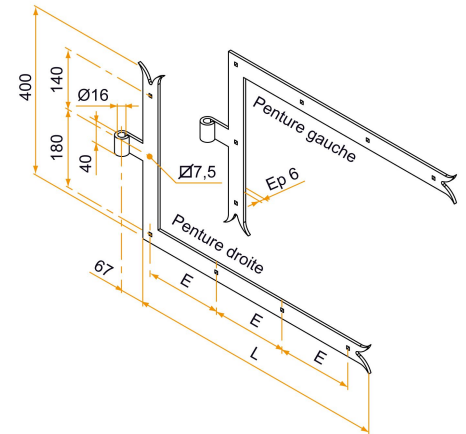

Possible applications include :

Wooden wing shutter accessories

Features

- In steel Composition: 1 left angle hinge 1 right angle hinge

Products to be ordered from :
 BURGAUD SAS 147, rue des Paludiers Z.I. des Mares 85270 SAINT-HILAIRE-DE-RIEZ
 email : commande@tirard-burgaud.com

Kit 2 square hinges - fish tail - Ø16 - H.400 - 40x6 - square holes of 7.5 - offset 67

Possible applications include :

Wooden wing shutter accessories

Référence	L	CD	No. of holes	Finish	GENCOD 3565920	Condit. par	Délai j
1KI92149	600	175	6	9005-30%	16098 4	1	21
1KI92150	800	180	7	9005-30%	17435 6	1	21