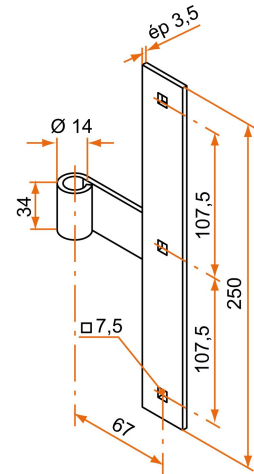

Possible applications include :

Wooden wing shutter accessories

Features

- In steel Composition: 2 intermediate hinges

Products to be ordered from :
 BURGAUD SAS 147, rue des Paludiers Z.I. des Mares 85270 SAINT-HILAIRE-DE-RIEZ
 email : commande@tirard-burgaud.com

Kit 2 intermediate hinges - square end - Ø14 - H.250 - 34x3.5 - square holes of 7.5 - offset 67

Possible applications include :

Wooden wing shutter
accessories

Référence	No. of holes	Finish	GENCOD 3565920	Condit. par	Délai j
1KI92052	3	9005-30%	14237 9	1	21
1KI12006	3	Zn	14235 5	1	21