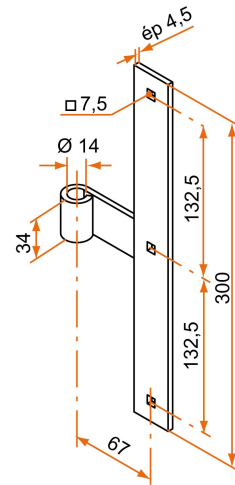

Possible applications include :

Wooden wing shutter accessories

Features

- In steel Composition: 2 intermediate hinges

Products to be ordered from :
 BURGAUD SAS 147, rue des Paludiers Z.I. des Mares 85270 SAINT-HILAIRE-DE-RIEZ
 email : commande@tirard-burgaud.com

Kit 2 intermediate hinges - square end - Ø14 - H.300 - 34x4.5 - square holes of 7.5 - offset 67

Possible applications include :

Wooden wing shutter accessories

Référence	No. of holes	Finish	GENCOD 3565920	Condit. par	Délai j
1KI92053	3	9005-30%	14238 6	1	21
1KI12007	3	Zn	14236 2	1	21