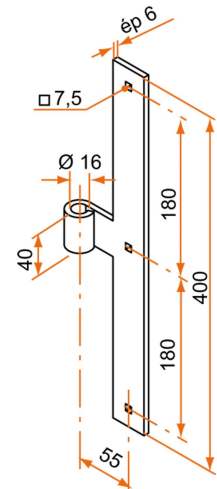

## Features

- In steel Composition: 2 intermediate hinges

Products to be ordered from :  
 BURGAUD SAS 147, rue des Paludiers Z.I. des Mares 85270 SAINT-HILAIRE-DE-RIEZ  
 email : [commande@tirard-burgaud.com](mailto:commande@tirard-burgaud.com)

# Kit 2 intermediate hinges - square end - Ø16 - H.400 - 40x6 - square holes of 7.5 - offset 55

Possible applications include :

Wooden wing shutter  
accessories

Référence	No. of holes	Finish	GENCOD 3565920	Condit. par	Délai j
1K192117	3	9005-30%	15823 3	1	21