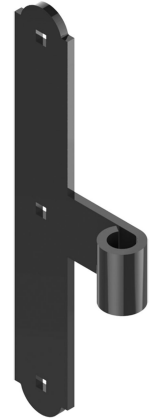

Possible applications include :

Wooden wing shutter accessories

## Features

- In steel Composition: 2 intermediate hinges

Products to be ordered from :  
 BURGAUD SAS 147, rue des Paludiers Z.I. des Mares 85270 SAINT-HILAIRE-DE-RIEZ  
 email : commande@tirard-burgaud.com

# Kit 2 intermediate hinges - round end - Ø14 - H.225 - 34x4.5 - square holes of 6.5 - offset 59

Possible applications include :

Wooden wing shutter accessories

Référence	H	No. of holes	Finish	GENCOD 3565920	Condit. par	Délai j
1K192190	225	3	9005-30%	17455 4	1	21