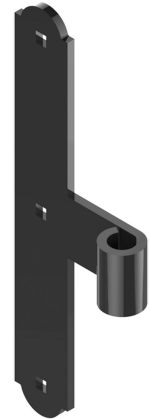

Possible applications include :

Wooden wing shutter accessories

## Features

- In steel Composition: 2 intermediate hinges

Products to be ordered from :  
 BURGAUD SAS 147, rue des Paludiers Z.I. des Mares 85270 SAINT-HILAIRE-DE-RIEZ  
 email : commande@tirard-burgaud.com

# Kit 2 intermediate hinges - round end - Ø14 - H.225 - 34x4.5 - square holes of 6.5 - offset 59

Possible applications include :

Wooden wing shutter accessories

Référence	H	No. of holes	Finish	GENCOD 3565920	Condit. par	Délai j
1K192190	225	3	9005-30%	17455 4	1	21