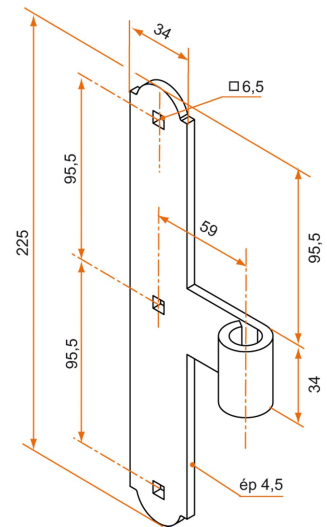

## Features

- In steel Composition: 2 intermediate hinges

Products to be ordered from :  
 BURGAUD SAS 147, rue des Paludiers Z.I. des Mares 85270 SAINT-HILAIRE-DE-RIEZ  
 email : commande@tirard-burgaud.com

# Kit 2 intermediate hinges - round end - Ø14 - H.225 - 34x4.5 - square holes of 6.5 - offset 59

Possible applications include :

Wooden wing shutter accessories

Référence	H	No. of holes	Finish	GENCOD 3565920	Condit. par	Délai j
1K192190	225	3	9005-30%	17455 4	1	21