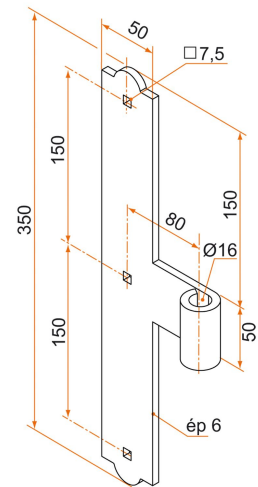

Possible applications include :

Wooden wing shutter accessories

Features

- In steel. Composition: 2 intermediate hinges.

Products to be ordered from :
BURGAUD SAS 147, rue des Paludiers Z.I. des Mares 85270 SAINT-HILAIRE-DE-RIEZ
email : commande@tirard-burgaud.com

Kit of 2 intermediate hinges - round end - Ø16 - H.350 - 50x6 - square holes of 7.5 - offset 80

Possible applications include :

Wooden wing shutter accessories

Référence	H	No. of holes	Finish	GENCOD 3565920	Condit. par	Délai j
1K192215	350	3	9005-30%	17480 6	1	SD