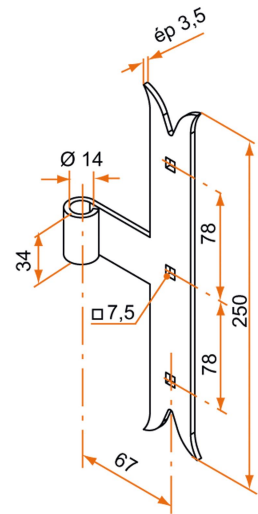

Possible applications include :

Wooden wing shutter accessories

Features

- In steel Composition: 2 intermediate hinges

Products to be ordered from :
BURGAUD SAS 147, rue des Paludiers Z.I. des Mares 85270 SAINT-HILAIRE-DE-RIEZ
email : commande@tirard-burgaud.com

Kit of 2 intermediate hinges - fish tail - Ø14 - H.250 - 34x3.5 - square holes of 7.5 - offset 67

Possible applications include :

Wooden wing shutter accessories

Référence	No. of holes	Finish	GENCOD 3565920	Condit. par	Délai j
1KI92054	3	9005-30%	14241 6	1	21
1KI12008	3	Zn	14239 3	1	21