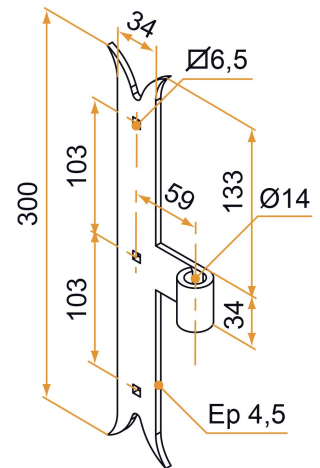

Possible applications include :

Wooden wing shutter accessories

Features

- In steel Composition: 2 intermediate hinges

Products to be ordered from :
 BURGAUD SAS 147, rue des Paludiers Z.I. des Mares 85270 SAINT-HILAIRE-DE-RIEZ
 email : commande@tirard-burgaud.com

Kit of 2 intermediate hinges - fish tail - Ø14 - H.300 - 34x4.5 - square holes of 6.5 - offset 59

Possible applications include :

Wooden wing shutter accessories

Référence	H	No. of holes	Finish	GENCOD 3565920	Condit. par	Délai j
1K192202	300	3	9005-30%	17467 7	1	21