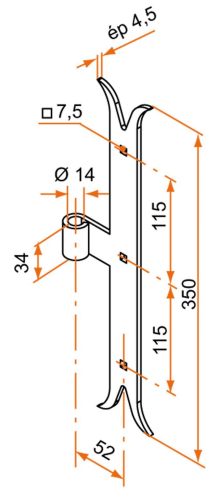

Possible applications include :

Wooden wing shutter accessories

Features

- In steel Composition: 2 intermediate hinges

Products to be ordered from :
BURGAUD SAS 147, rue des Paludiers Z.I. des Mares 85270 SAINT-HILAIRE-DE-RIEZ
email : commande@tirard-burgaud.com

Kit 2 intermediate hinges - fish tail - Ø14 - H.350 - 34x4.5 - square holes of 7.5 - offset 52

Possible applications include :

Wooden wing shutter accessories

Référence	No. of holes	Finish	GENCOD 3565920	Condit. par	Délai j
1K192141	3	9005-30%	17433 2	1	21