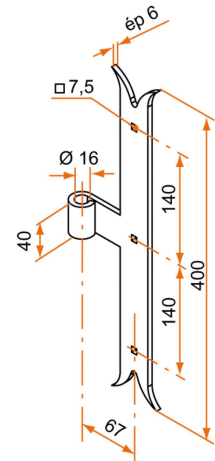

Possible applications include :

Wooden wing shutter accessories

Features

- In steel Composition: 2 intermediate hinges

Products to be ordered from :
BURGAUD SAS 147, rue des Paludiers Z.I. des Mares 85270 SAINT-HILAIRE-DE-RIEZ
email : commande@tirard-burgaud.com

Kit of 2 intermediate hinges - fish tail - Ø16 - H.400 - 40x6 - square holes of 7.5 - offset 67

Possible applications include :

Wooden wing shutter accessories

Référence	H	No. of holes	Finish	GENCOD 3565920	Condit. par	Délai j
1K192154	400	3	9005-30%	16096 0	2	21