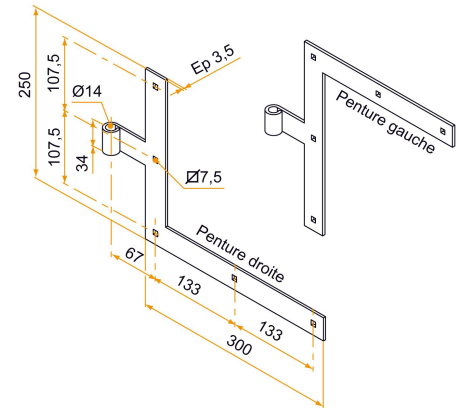

Possible applications include :

Wooden wing shutter accessories

Features

- In steel Composition: 2 left angle hinges 2 right angle hinges

Products to be ordered from :
BURGAUD SAS 147, rue des Paludiers Z.I. des Mares 85270 SAINT-HILAIRE-DE-RIEZ
email : commande@tirard-burgaud.com

Kit of 4 square corner hinges - square end - Ø14 - H.250xL.300 - 34x3.5 - square holes of 7.5 - offset 67

Possible applications include :

Wooden wing shutter accessories

Référence	No. of holes	Finish	GENCOD 3565920	Condit. par	Délai j
1KI92048	5	9005-30%	14229 4	1	14
1KI12002	5	Zn	14227 0	1	21