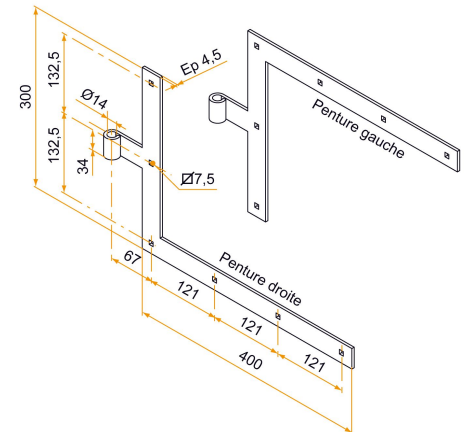

Possible applications include :

Wooden wing shutter accessories

Features

- In steel. Composition: 2 left angle hinges, 2 right angle hinges.

Products to be ordered from :
 BURGAUD SAS 147, rue des Paludiers Z.I. des Mares 85270 SAINT-HILAIRE-DE-RIEZ
 email : commande@tirard-burgaud.com

Kit of 4 square corner hinges - square end - Ø14 - H.300xL.400 - 34x4.5 - square holes of 7.5 - offset 67

Possible applications include :

Wooden wing shutter accessories

Référence	No. of holes	Finish	GENCOD 3565920	Condit. par	Délai j
1KI92049	6	9005-30%	14230 0	1	14
1KI12003	6	Zn	14228 7	1	21