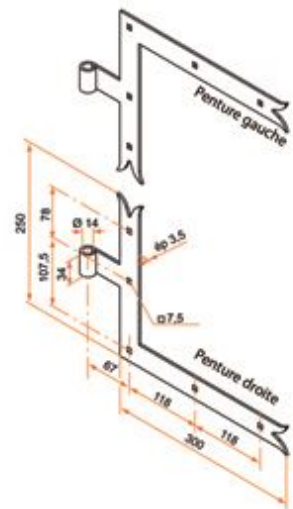

## Features

- In steel Composition: 2 left angle hinges 2 right angle hinges

Products to be ordered from :  
BURGAUD SAS 147, rue des Paludiers Z.I. des Mares 85270 SAINT-HILAIRE-DE-RIEZ  
email : [commande@tirard-burgaud.com](mailto:commande@tirard-burgaud.com)

# Kit of 4 square hinges - fish tail - Ø14 - H.250xL.300 - 34x3.5 - square holes of 7.5 - offset 67

Possible applications include :

Wooden wing shutter accessories

Référence	No. of holes	Finish	GENCOD 3565920	Condit. par	Délai j
1KI92050	5	9005-30%	14233 1	1	21
1KI12004	5	Zn	14231 7	1	21