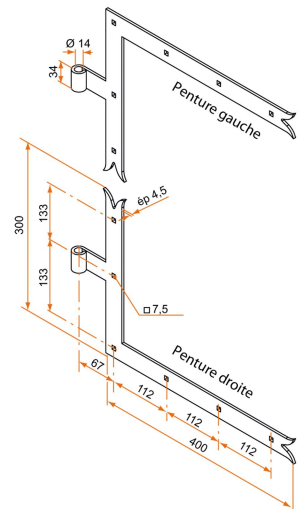

Possible applications include :

Wooden wing shutter accessories

Features

- In steel. Composition: 2 left angle hinges, 2 right angle hinges.

Products to be ordered from :
BURGAUD SAS 147, rue des Paludiers Z.I. des Mares 85270 SAINT-HILAIRE-DE-RIEZ
email : commande@tirard-burgaud.com

Kit of 4 square hinges - fish tail - Ø14 - H.300xL.400 - 34x4.5 - square holes of 7.5 - offset 67

Possible applications include :

Wooden wing shutter
accessories

Référence	No. of holes	Finish	GENCOD 3565920	Condit. par	Délai j
1KI92051	6	9005-30%	14234 8	1	21
1KI12005	6	Zn	14232 4	1	21