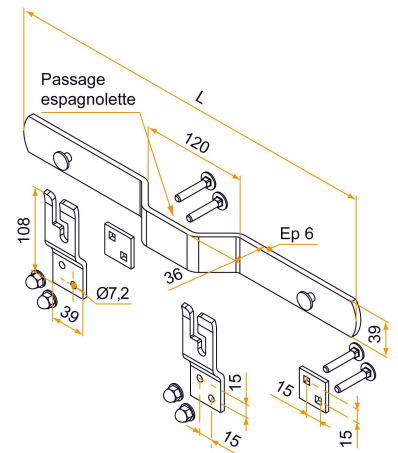

Possible applications include :

PVC and Aluminum
wing shutter
accessories

Features

- Aluminium anti-burglary bar, section 39x6, with double folding allowing the passage of the espagnolette. Supplied with bar, brackets, counterplates, TRCC screws 7x45, aluminium domed nuts.

Référence	L	Finish	GENCOD 3565920	Condit. par	Délai j
9007518	430	9005-30%	06753 5	10	14
8007518	430	9016-80%	06755 9	10	14
9007518RAL	430		13005 5	1	14
KIU023N53	1200	9005-30%	20513 5	10	21
KIU023B68	1200	9016-80%	20514 2	10	21
KIU023RAL	1200		20516 6	1	21