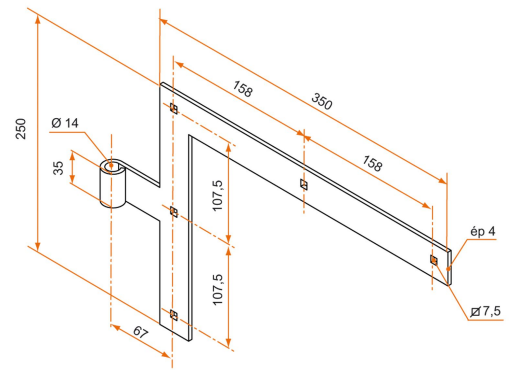

Possible applications include :

Stainless steel accessories

Features

- In 316L stainless steel. Composition: 2 left hinges, 2 right hinges.

Products to be ordered from :
BURGAUD SAS 147, rue des Paludiers Z.I. des Mares 85270 SAINT-HILAIRE-DE-RIEZ
email : commande@tirard-burgaud.com

Kit of 4 square hinges - square end - Ø14 - H.250xL.350 - 35x4 - square holes of 7.5

Possible applications include :

Stainless steel accessories

Référence	Finish	GENCOD	Condit. par	Délai j
4KI01001	polite	14244 7	1	14