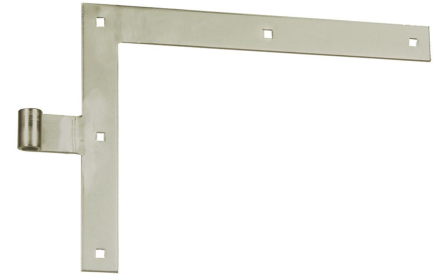

Possible applications include :

Stainless steel accessories

Features

- In 316L stainless steel. Composition: 2 left hinges, 2 right hinges.

Products to be ordered from :
BURGAUD SAS 147, rue des Paludiers Z.I. des Mares 85270 SAINT-HILAIRE-DE-RIEZ
email : commande@tirard-burgaud.com

Kit of 4 square hinges - square end - Ø14 - H.250xL.350 - 35x4 - square holes of 7.5

Possible applications include :

Stainless steel accessories

Référence	Finish	GENCOD	Condit. par	Délai j
4KI01001	polite	14244 7	1	14