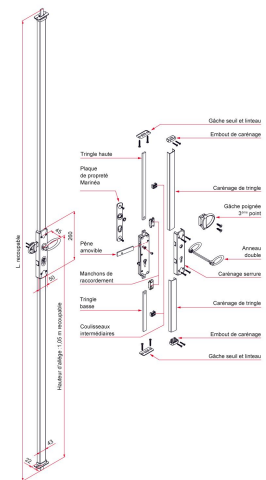

Possible applications include :

Garage door accessories

Wing shutter and louver accessories

Features

- 1 lock with 3 points (short horizontal bolt) 2 aluminum rods: top and bottom 2 connection sleeves 2 threshold and lintel strikes, 1 handle strike for the 3rd point 1 lock casing (with cylinder passage) 1 rod casing delivered in 2 adjustable parts (sill height 1.05m) 2 composite casing end caps 1 fixed double ring and 1 Marinéa cleanliness plate 2 intermediate slide bolts Screws

Tip

- Possibility to order the removable long 3rd point bolt for Multiréverso Premium.

Possible applications include :

Garage door accessories

Wing shutter and louver accessories

Référence	L	Cylinder passage	Finish	End cap color	GENCOD 3661598	Condit. par	Délai j
KSZ007N53	2500	Yes	9005-30%	black	05005 0	1	7
KSZ007B68	2500	Yes	9016-80%	white	05004 3	1	7
KSZ007ANRAL	2500	Yes		black	05645 8	1	21
KSZ007RAL	2500	Yes		white	05006 7	1	21