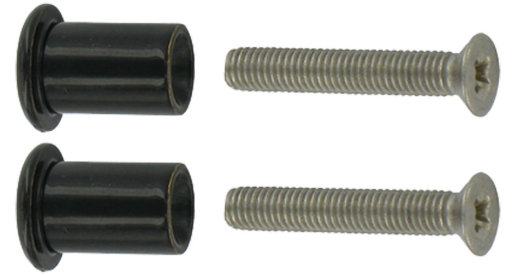

Possible applications include :

Swinging gate accessories

Sliding gate

Features

- Stainless steel screw Lacquered brass socket For the installation of a recessed lock or a strike plate

Products to be ordered from :
 TIRARD SAS 16, Avenue du Vimeu Vert Z.A. du Vimeu Industriel 80210
 FEUQUIERES-EN-VIMEU
 email : commande@tirard-burgaud.com

Possible applications include :

Swinging gate accessories

Sliding gate

Référence	A	Finish	GENCOD 3661598	Condit. par	Délai j
GK492604	30	9005-80%	02938 4	1	7
GK491604	30	9016-80%	02937 7	1	7
GK4XX604	30		04928 3	1	21
GK492615	40	9005-80%	02940 7	1	7
GK491615	40	9016-80%	02939 1	1	7
GK4XX615	40		04929 0	1	21
GK492626	50	9005-80%	04103 4	1	7
GK491626	50	9016-80%	02941 4	1	7
GK4XX626	50		04930 6	1	21