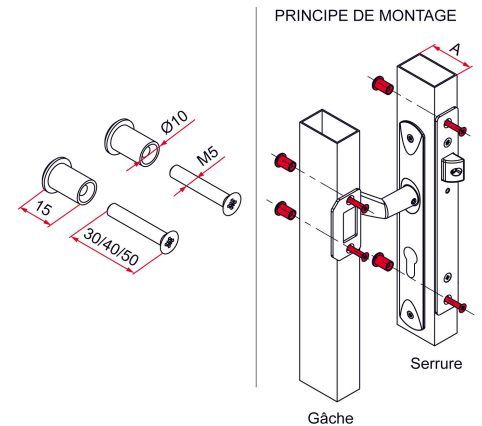

Possible applications include :

Swinging gate accessories

Sliding gate

Features

- Stainless steel screw Lacquered brass socket For the installation of a recessed lock or a strike plate

Products to be ordered from :
 TIRARD SAS 16, Avenue du Vimeu Vert Z.A. du Vimeu Industriel 80210
 FEUQUIERES-EN-VIMEU
 email : commande@tirard-burgaud.com

Possible applications include :

Swinging gate accessories

Sliding gate

Référence	A	Finish	GENCOD 3661598	Condit. par	Délai j
GK492604	30	9005-80%	02938 4	1	7
GK491604	30	9016-80%	02937 7	1	7
GK4XX604	30		04928 3	1	21
GK492615	40	9005-80%	02940 7	1	7
GK491615	40	9016-80%	02939 1	1	7
GK4XX615	40		04929 0	1	21
GK492626	50	9005-80%	04103 4	1	7
GK491626	50	9016-80%	02941 4	1	7
GK4XX626	50		04930 6	1	21