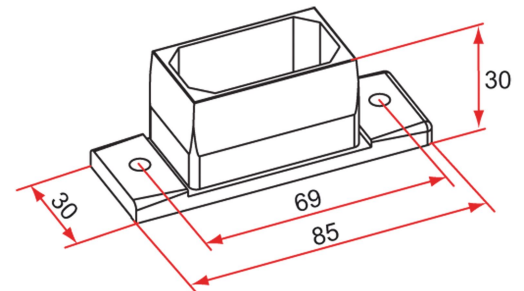

Possible applications include :

Common accessories
for gates

Features

- In composite. For fixing an intermediate crosspiece 50x30 or 50x40 clipped, thickness 1.8 mm or installation of a fence element between 2 fixed posts.