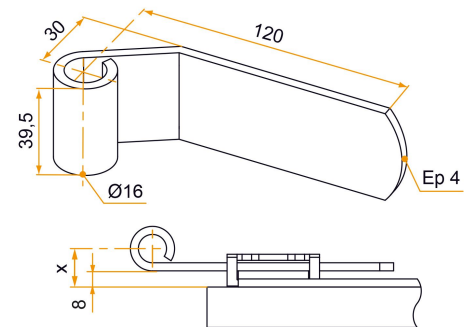

Possible applications include :

PVC and Aluminum
wing shutter
accessories

Features

- Aluminum

Tip

- Other dimensions of rolled or extruded nodes available upon request.

Products to be ordered from :
BURGAUD SAS 147, rue des Paludiers Z.I. des Mares 85270 SAINT-HILAIRE-DE-RIEZ
email : commande@tirard-burgaud.com

Possible applications include :

PVC and Aluminum
wing shutter
accessories

Référence	L	Offset	Finish	GENCOD 3565920	Condit. par	Délai j
3PE92031	120	30+(8)	9005-30%	12393 4	50	21
3PE91028	120	30+(8)	9016-80%	12378 1	50	21
3PE92031RAL	120	30+(8)		12394 1	1	21