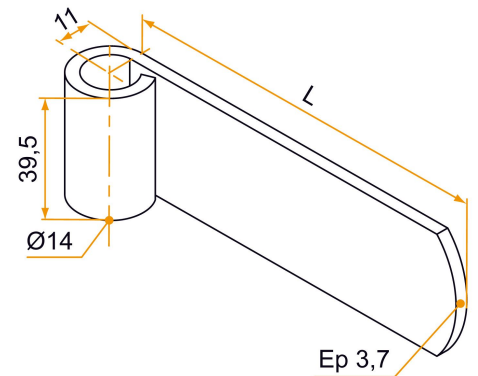

Products to be ordered from :
BURGAUD SAS 147, rue des Paludiers Z.I. des Mares 85270 SAINT-HILAIRE-DE-RIEZ
email : commande@tirard-burgaud.com