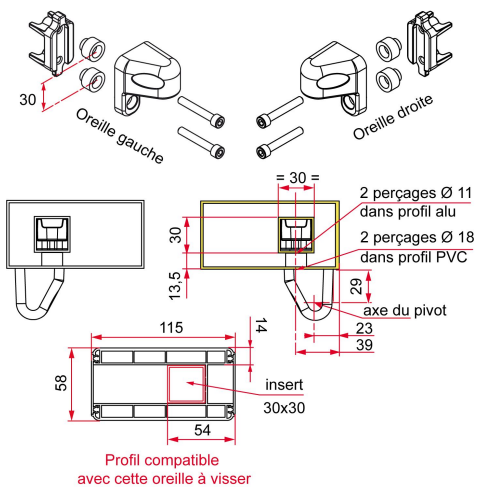

Possible applications include :

Swinging gate accessories

Features

- Aluminum ear Aluminum spacers and raw aluminum insert
- Composite anti-friction ring Ø12"

Tip

- The screw-on ears with their fixing inserts are specific to certain integrated frame profiles on the market (please contact us). For a good hold of this joint on the leaf, it is imperative to install these ears with an insert in the integrated frame.