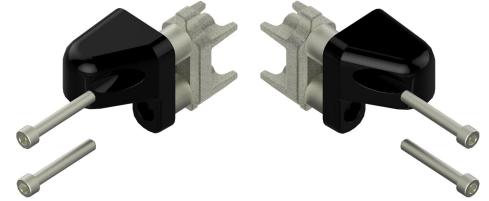

Possible applications include :

Swinging gate accessories

Features

- Aluminum ear Aluminum spacers and raw aluminum insert
- Composite anti-friction ring Ø12"

Tip

- The screw-on ears with their fixing inserts are specific to certain integrated frame profiles on the market (please contact us). For a good hold of this joint on the leaf, it is imperative to install these ears with an insert in the integrated frame.

| Référence | Ear | Finish | GENCOD 3661598 | Condit. par | Délai j |
|-----------|-------|-------------|-------------------|----------------|---------|
| NE690203 | LEFT | 9010-30% | 01955 2 | 1 | 14 |
| NE6XX203 | LEFT | | 01977 4 | 1 | 21 |
| NE690103 | RIGHT | 9010-30% | 01953 8 | 1 | 14 |
| NE693103 | RIGHT | azure white | 01965 1 | 1 | 14 |
| NE6XX103 | RIGHT | | 01973 6 | 1 | 21 |