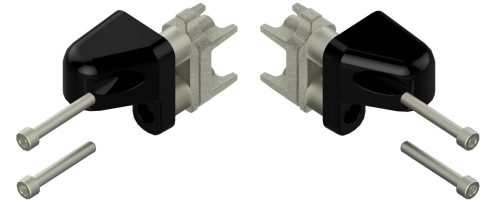

Possible applications include :

Swinging gate accessories

Features

- Aluminum ear Aluminum spacers and raw aluminum insert
- Composite anti-friction ring Ø12"

Tip

- The screw-on ears with their fixing inserts are specific to certain integrated frame profiles on the market (please contact us). For a good hold of this joint on the leaf, it is imperative to install these ears with an insert in the integrated frame.

| Référence | Ear | Finish | GENCOD 3661598 | Condit. par | Délai j |
|-----------|-------|-------------|-------------------|----------------|---------|
| NE690203 | LEFT | 9010-30% | 01955 2 | 1 | 14 |
| NE6XX203 | LEFT | | 01977 4 | 1 | 21 |
| NE690103 | RIGHT | 9010-30% | 01953 8 | 1 | 14 |
| NE693103 | RIGHT | azure white | 01965 1 | 1 | 14 |
| NE6XX103 | RIGHT | | 01973 6 | 1 | 21 |