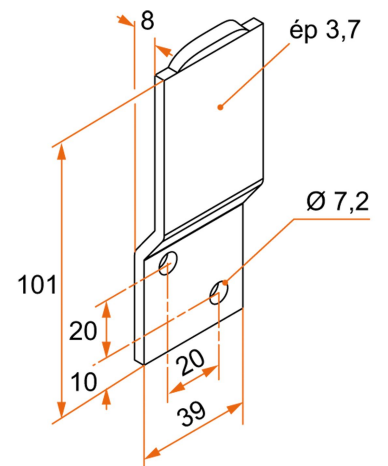

Possible applications include :

PVC and Aluminum
wing shutter
accessories

Features

- Aluminum

- To be used with a 1200mm security bar.

Products to be ordered from :
BURGAUD SAS 147, rue des Paludiers Z.I. des Mares 85270 SAINT-HILAIRE-DE-RIEZ
email : commande@tirard-burgaud.com