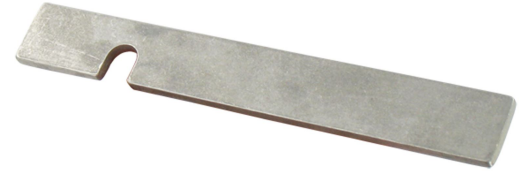

Possible applications include :

Garage door accessories

Wing shutter and louver accessories

## Features

- Stainless steel

## Long removable 3rd point bolt for Multiréverso Composite

Possible applications include :

Garage door accessories

Wing shutter and louver accessories

Référence	Finish	GENCOD	Condit. par	Délai j
CG401003	raw	02219 4	1	7