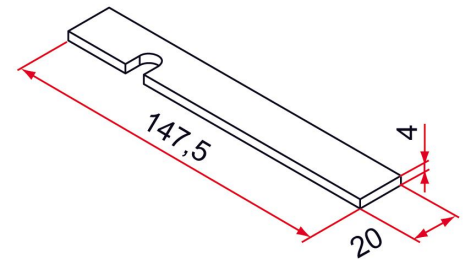

ATTENTION

- This latch is only compatible with the Multiréverso Composite lock.

Products to be ordered from :
TIRARD SAS 16, Avenue du Vimeu Vert Z.A. du Vimeu Industriel 80210
FEUQUIERES-EN-VIMEU
email : commande@tirard-burgaud.com