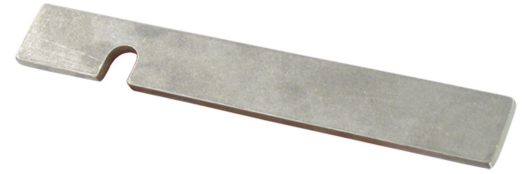

Possible applications include :

Garage door accessories

Wing shutter and louver accessories

## Long removable 3rd point bolt for Multiréverso Composite

Possible applications include :

Garage door accessories

Wing shutter and louver accessories

Référence	Finish	GENCOD	Condit. par	Délai j
CG401003	raw	02219 4	1	7